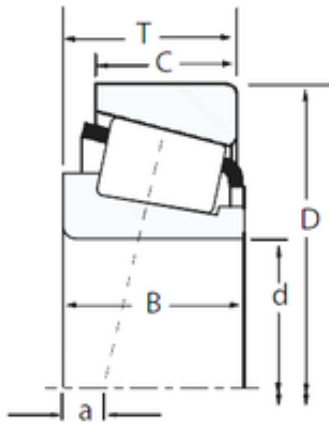

China Abec 7 Bearings Supplier

hot sale high quality Tapered Roller Bearing
30306 timken beraing

Bearing No. 30306

Size	30x72x20.75 mm
Bore Diameter	30 mm
Outer Diameter	72 mm
Width	20,75 mm
d	30 mm
D	72 mm
T	20,75 mm
B	19 mm
C	16 mm
R	1,5 mm
r	1,5 mm
Weight	0,39 Kg
Dynamic load rating radial (C)	67,7 kN
Calculation factor (e)	0,31

30306 Bearing 2D drawings and 3D CAD models