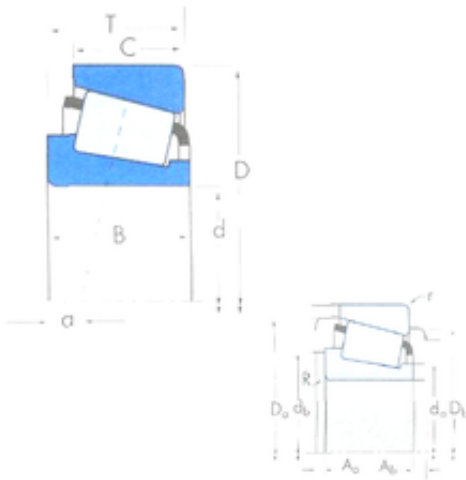

China Abec 7 Bearings Supplier

wholesale price TIMKEN 47686/47620 inch
taper roller bearing in stock
82.55*133.35*33.338mm

Bearing No. 47686/47620

| | |
|-------------------------------|------------------------|
| Size | 82.55x133.35x33.338 mm |
| Bore Diameter | 82,55 mm |
| Outer Diameter | 133,35 mm |
| Width | 33,338 mm |
| d | 82,55 mm |
| D | 133,35 mm |
| T | 33,338 mm |
| B | 33,338 mm |
| C | 26,195 mm |
| R | 3,6 mm |
| r | 3,3 mm |
| a - | 4,3 mm |
| Da | 128 mm |
| db | 97 mm |
| da | 90 mm |
| Db | 119 mm |
| Aa | 2,3 mm |
| Ab | 2,4 mm |
| Weight | 1,7 Kg |
| Basic static load rating (C0) | 262 kN |
| Factor (G1) | 119,4 |
| Factor (G2) | 29,2 |
| Factor (Cg) | 0,036 |
| Factor (K) | 1,44 |
| Basic dynamic load rating | 43,4 |

47686/47620 Bearing 2D drawings and 3D CAD models

China Abec 7 Bearings Supplier

| | |
|-------------------------------------|--------|
| (C90) | |
| Basic dynamic load rating (Ca90) | 30 |
| Basic dynamic load rating (C1) | 167 kN |
| Calculation factor (e) | 0,4 |