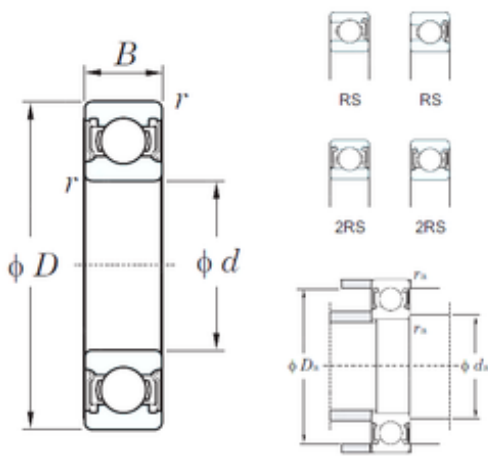

China Abec 7 Bearings Supplier

NSK NTN Koyo Timken SKF
 Agricultural/Angular/Insert/Thrust/Pillow
 Block/Deep Groove Ball Bearing 6305-2RS 6306
 6307 6308 6309 High Speed Motor Bearing

Bearing No. 6305-2RS

Size	25x62x17 mm
Bore Diameter	25 mm
Outer Diameter	62 mm
Width	17 mm
d	25 mm
D	62 mm
B	17 mm
C	17 mm
r min.	1,1 mm
da min.	31,5 mm
da max	34 mm
Da max.	55,5 mm
ra max.	1 mm
Weight	0,232 Kg
Basic dynamic load rating (C)	20,6 kN
Basic static load rating (C0)	11,3 kN
(Grease) Lubrication Speed	7500 r/min

6305-2RS Bearing 2D drawings and 3D CAD models